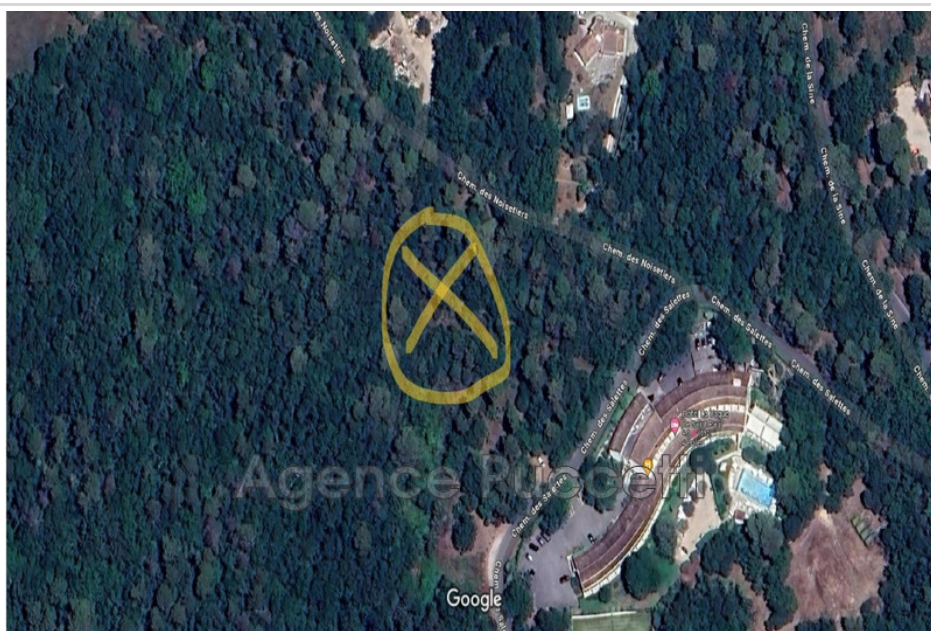

35 000 €

Buying terrain

Surface : 4100 m²

Field appearance : Vallonné

View : Boisé

Terrain 3113 Vence

Vence, bordering Saint Paul de Vence, near the La Vague hotel, plot of wooded terraced land not suitable for building.